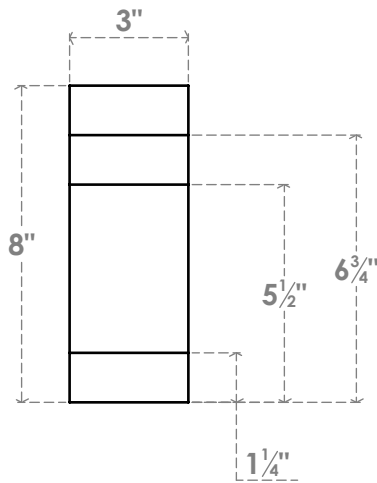

# RFTP03X08X36MED

3"W X 8"H X 36"L MEDITERRANEAN ARCHITECTURAL GRADE PVC RAFTER TAIL

SIDE PROFILE

FRONT PROFILE

ISOMETRIC

EKENA MILLWORK  
 2300 WEST MAIN ST.  
 CLARKSVILLE, TX 75426  
 TOLL FREE: 866-607-0453  
 WWW.EKENAMILLWORK.COM

NOTES

1. INSTALLATION TO BE COMPLETED IN ACCORDANCE WITH MANUFACTURER'S SPECIFICATIONS.
2. DRAWING MAY NOT BE TO SCALE
3. THIS DRAWING IS INTENDED FOR DESIGN AND PLANNING PURPOSES ONLY.
4. ALL INFORMATION CONTAINED HEREIN WAS CURRENT AT THE TIME OF DEVELOPMENT BUT MUST BE REVIEWED AND APPROVED BY THE PRODUCT MANUFACTURER TO BE CONSIDERED ACCURATE.
5. ARCHITECTURAL GRADE PVC PRODUCTS ARE MADE FROM EXPANDED CELLULAR PVC AND COME NATURALLY WHITE BUT MAY BE PAINTED