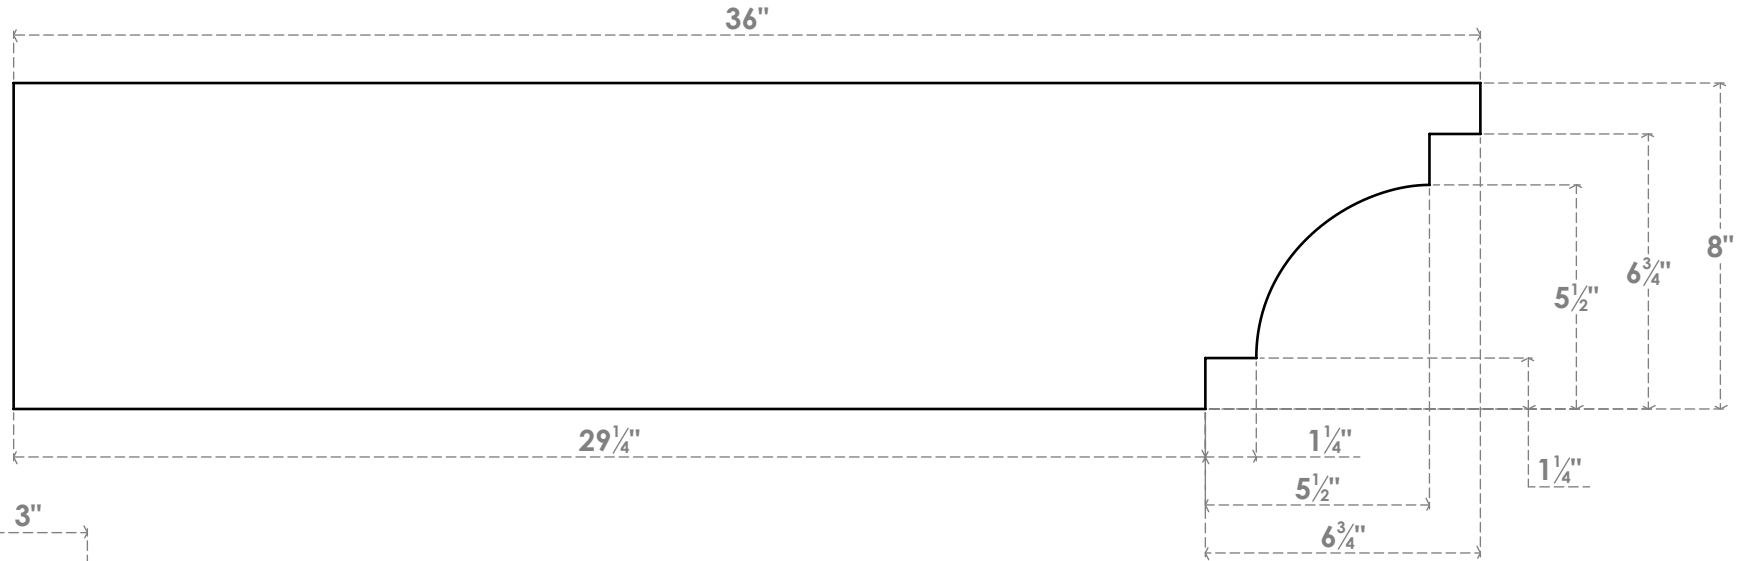

# RFTP03X08X36MED

3"W X 8"H X 36"L MEDITERRANEAN ARCHITECTURAL GRADE PVC RAFTER TAIL

SIDE PROFILE

FRONT PROFILE

ISOMETRIC

EKENA MILLWORK  
 2300 WEST MAIN ST.  
 CLARKSVILLE, TX 75426  
 TOLL FREE: 866-607-0453  
 WWW.EKENAMILLWORK.COM